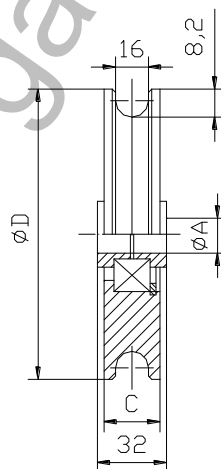

**Ролка Estebro® за плъзгачи се врати с лагер ф 100x20 мм, неръждаема стомана 303, U-20**

Cod	Dimens.	ØD	C	ØA	№	№	Peso Max. Kg
395	80x20	78	25,5	16	6	3,40	655
396	100x20	98	25,5	16	4	4,30	655
397	120x20	118	25,5	16	2	3,30	655

**Family:** Wheels

**Material:** 11SMn30 steel

**Finish:** Zinc-plated

**Maximum weight supported by the bearing\*:** See table

**Description:** Wheel with 6204 2RS bearing. It is normally installed on overhead doors to allow the displacement of the cable. It can be supplied with reducing sleeves to 16 mm, with an axle of Ø 20 mm and 80 mm long, except code 447.